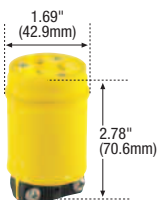

5969BLK

14W47

Industrial Grade Dimensional
Information: B-18

Specification Information:

Safety Grip Industrial Plugs &
Connectors: B-26

AutoGrip Industrial Plugs &
Connectors: B-26

Corrosion Resistant AutoGrip
Industrial Plugs &
Connectors: B-29

QuickGrip Plugs &
Connectors: B-26

Watertight Industrial Plugs &
Connectors: B-28

Severe Duty Industrial
Plugs & Connectors: B-29

Industrial Grade Plugs & Connectors

Safety Grip™ NEMA 5-15

Rating	A	V/AC	Product Type & Cord Diameter	Color	Plug	Catalog No.	Connector
15	125		Straight Body 0.33-0.66" (6.4-16.7mm)	Black & White	☐ 6266	☒ 6269	☐ 6269
			Straight Body 0.33-0.66" (6.4-16.7mm)	Black	☐ 6266BLK	☒ 6269BLK	☐ 6269BLK
			Angled Body 0.33-0.66" (7.6-16.7mm)	Black & White	☐ 6265	☒	☐

AutoGrip™ NEMA 5-15

Rating	A	V/AC	Product Type & Cord Diameter	Color	Plug	Catalog No.	Connector
15	125		Straight Body 0.33-0.66" (6.4-16.7mm)	Black & White	☐ 5266N	☒ 5269N	☐ 5269N
			Corrosion Resistant, Straight Body 0.33-0.66" (6.4-16.7mm)	Yellow	☐ 5266NCR	☒ 5269NCR	☐ 5269NCR

QuickGrip™ NEMA 5-15

Rating	A	V/AC	Product Type & Cord Diameter	Color	Plug	Catalog No.	Connector
15	125		Straight Body 0.23-0.72" (5.8-18.3mm)	Black	☐ 5965BLK	☒ 5969BLK	☐ 5969BLK

Watertight NEMA 5-15

Rating	A	V/AC	Product Type & Cord Diameter	Color	Plug	Catalog No.	Connector
15	125		Straight Body 0.30-0.65" (7.6-16.5mm)	Yellow	☐ 14W47	☒ 15W47	☐ 15W47
			Straight Body 0.30-0.65" (7.6-16.5mm)	Black	☐ 14W47BK	☒ 15W47BK	☐ 15W47BK

Severe Duty NEMA 5-15

Rating	A	V/AC	Product Type & Cord Diameter	Color	Plug	Catalog No.	Connector
15	125		Straight Body 0.38-1.00" (19.1-25.4mm)	Yellow & Black	☐ 1447	☒ 1547	☐ 1547

Icon Key

NAFTA Compliant - see page O-30

Accessories for Industrial Grade NEMA 5-15 Plugs & Connectors

Description	Catalog No.
Watertight plug closure cap for 15A plug	☐ 14W
Replacement watertight connector closure cap for 15A connector	☐ 15W
Wire mesh grip for 15A watertight plugs & connectors, 0.30-0.50" (7.6-12.7mm) cord dia.	☐ WM115
Wire mesh grip for 15A watertight plugs & connectors, 0.50-0.62" (12.7-15.8mm) cord dia.	☐ WM116

14W

15W

WM115