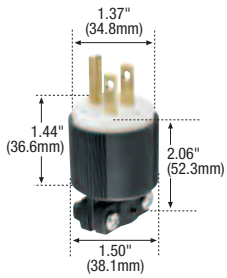

Industrial Specification Grade Straight Blade Plugs & Connectors

2-Pole, 3-Wire Grounding
15A, 125V/AC
NEMA 5-15

5-15P

5-15R

6266