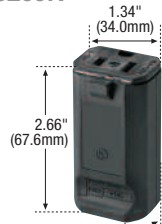

Industrial Specification Grade Straight Blade Plugs & Connectors

2-Pole, 3-Wire Grounding
15A, 125V/AC
NEMA 5-15

5-15P

5-15R

6266

5269N

5266N

5969BLK

14W47

Industrial Grade Dimensional
Information: B-18

Specification Information:

Safety Grip Industrial Plugs &
Connectors: B-26

AutoGrip Industrial Plugs &
Connectors: B-26

Corrosion Resistant AutoGrip
Industrial Plugs &
Connectors: B-29

QuickGrip Plugs &
Connectors: B-26

Watertight Industrial Plugs &
Connectors: B-28

Severe Duty Industrial
Plugs & Connectors: B-29

Industrial Grade Plugs & Connectors

Safety Grip™ NEMA 5-15

Rating	A	V/AC	Product Type & Cord Diameter	Color	Plug	Catalog No.	Connector
15	125		Straight Body 0.33-0.66" (6.4-16.7mm)	Black & White	☐ 6266	☒ 6269	☐ 6269
			Straight Body 0.33-0.66" (6.4-16.7mm)	Black	☐ 6266BLK	☒ 6269BLK	☐ 6269BLK
			Angled Body 0.33-0.66" (7.6-16.7mm)	Black & White	☐ 6265	☒	☐

AutoGrip™ NEMA 5-15

Rating	A	V/AC	Product Type & Cord Diameter	Color	Plug	Catalog No.	Connector
15	125		Straight Body 0.33-0.66" (6.4-16.7mm)	Black & White	☐ 5266N	☒ 5269N	☐ 5269N
			Corrosion Resistant, Straight Body 0.33-0.66" (6.4-16.7mm)	Yellow	☐ 5266NCR	☒ 5269NCR	☐ 5269NCR

QuickGrip™ NEMA 5-15

Rating	A	V/AC	Product Type & Cord Diameter	Color	Plug	Catalog No.	Connector
15	125		Straight Body 0.23-0.72" (5.8-18.3mm)	Black	☐ 5965BLK	☒ 5969BLK	☐ 5969BLK

Watertight NEMA 5-15

Rating	A	V/AC	Product Type & Cord Diameter	Color	Plug	Catalog No.	Connector
15	125		Straight Body 0.30-0.65" (7.6-16.5mm)	Yellow	☐ 14W47	☒ 15W47	☐ 15W47
			Straight Body 0.30-0.65" (7.6-16.5mm)	Black	☐ 14W47BK	☒ 15W47BK	☐ 15W47BK

Severe Duty NEMA 5-15